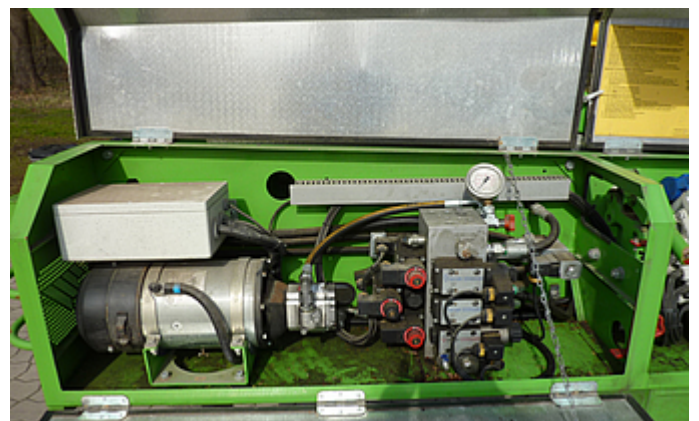

OMMELIFT 1850 EB

Nacelles tractées • Year 2018 • Used device

OMMELIFT 1850 EB

Technical Data

Type	Nacelles tractées
Manufacturer	Ommelift
Model	1850 EB
Condition	Used device
Year	2018
Working Height	18,60 m
Platform Height	16,60 m
Lateral Range	11,70 m
Weight	2.350 kg
Lifting System	Télescope
Basket Load	200 kg
Basket Length	1,25 m
Basket Width	0,80 m
Transport Length	7,25 m
Transport Width	1,70 m
Transport Height	2,10 m
Tower Range	400°
Engine	Batterie